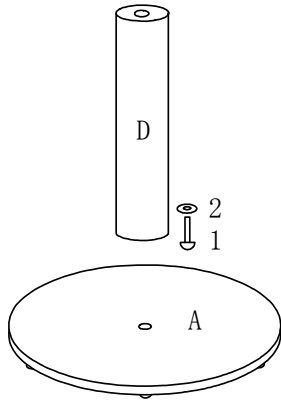

50262

Natural Home I

①

②

③

1X

D45*1.5cm

A

1X

D9*40cm

D

1X

D10*45mm

(1)

1X

D40mm

(2)

1X

D45*12cm

B

1X

D45cm

C

Remove the black cap on screw of post before build up the tree